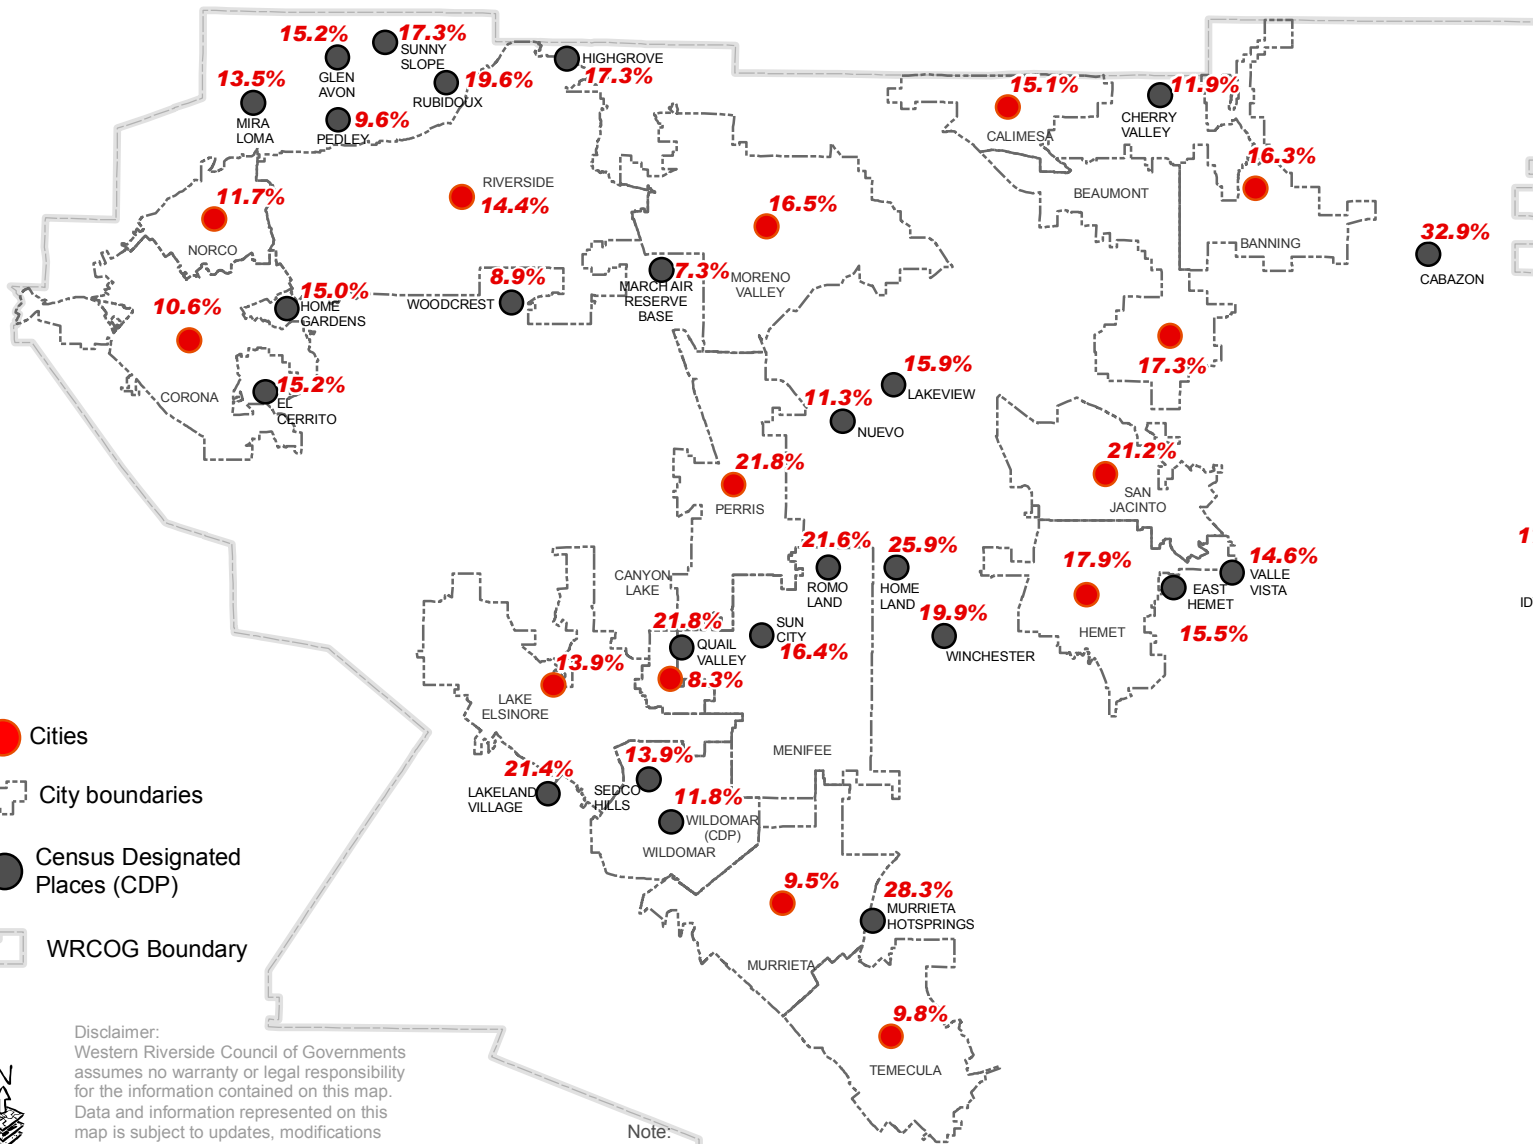

# WRCOG Jurisdictions: Unemployment for December 2009

Employed:  
532,410

Unemployed:  
89,375

Total Labor Force:  
621,785

WRCOG  
Region  
Unemployment  
Percentage:  
14.4 %

- Cities
- City boundaries
- Census Designated Places (CDP)
- WRCOG Boundary

Disclaimer:  
Western Riverside Council of Governments  
assumes no warranty or legal responsibility  
for the information contained on this map.  
Data and information represented on this  
map is subject to updates, modifications  
and may not be complete or appropriate for  
all purposes.

Note:  
Final Numbers are estimates due to the rounding of the  
original data source numbers.  
Data for the Cities of Menifee & Wildomar are not available  
Data is not seasonally adjusted.  
Preliminary Unemployment figures from State of California EDD