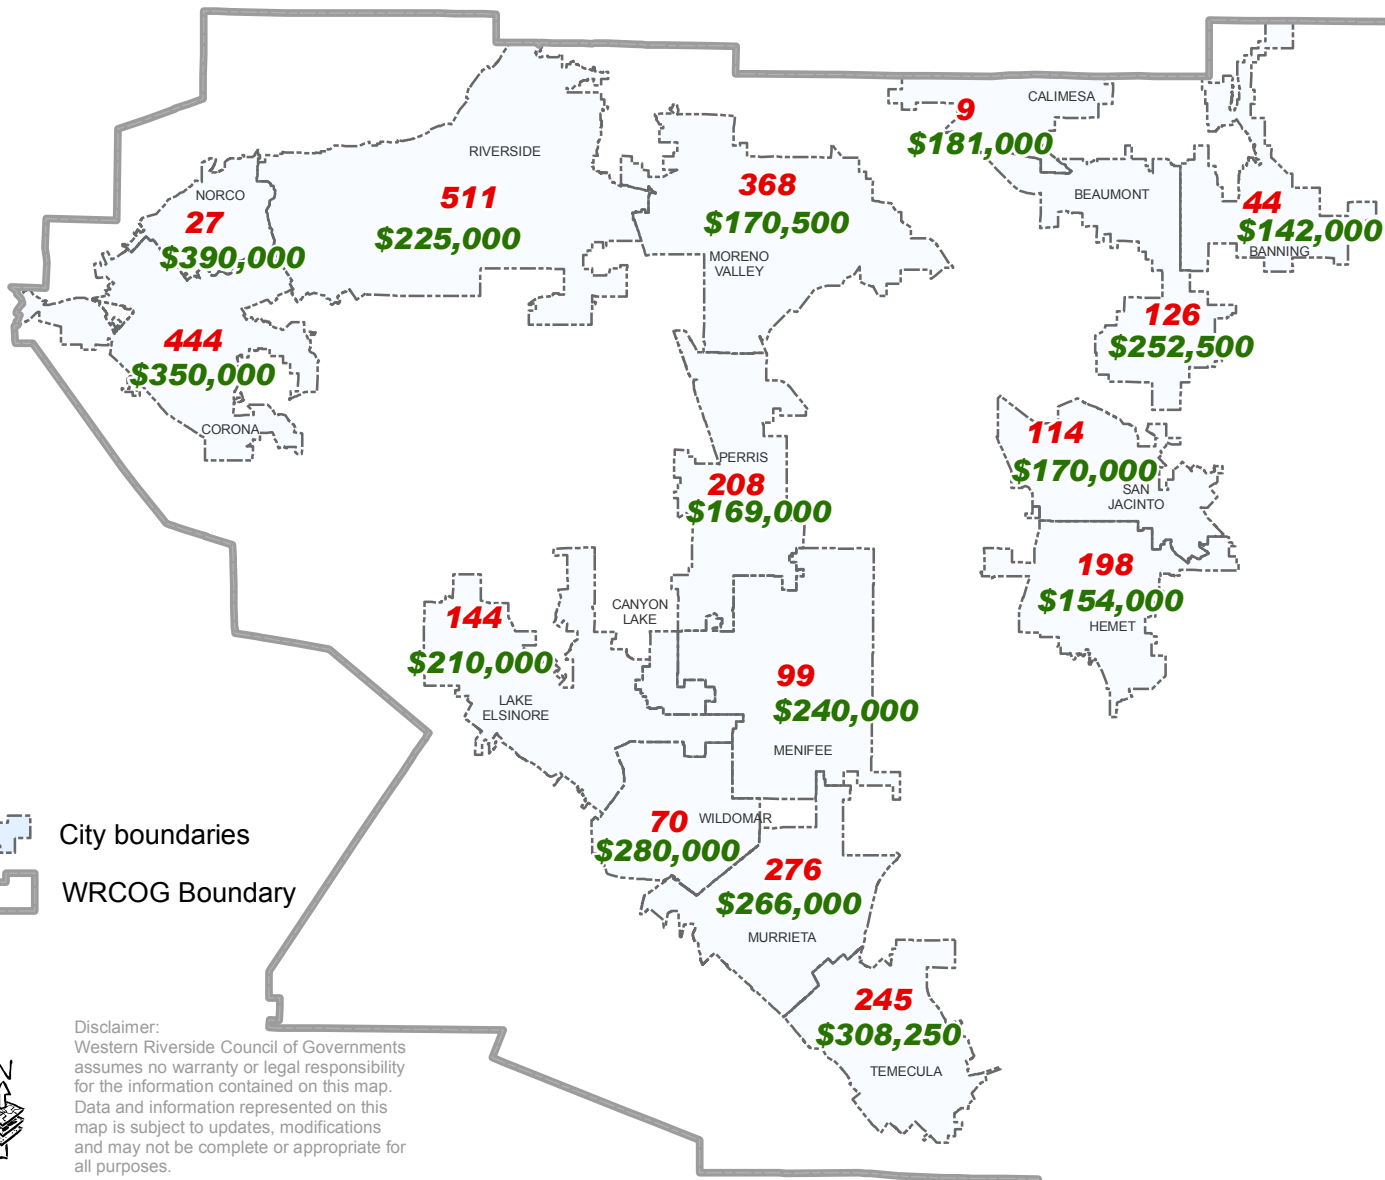

WRCOG Jurisdictions: Home Sales* for October 2009

Labels on Map are:
Of Units Sold
 (Includes Single Family & Condos)
Median Sales Price of Units Sold

- City boundaries
- WRCOG Boundary

Disclaimer:
 Western Riverside Council of Governments
 assumes no warranty or legal responsibility
 for the information contained on this map.
 Data and information represented on this
 map is subject to updates, modifications
 and may not be complete or appropriate for
 all purposes.

Source: Dataquick
 There was no data available for City of Canyon Lake or for County unincorporated
 * Data is for Home Sales New and Existing